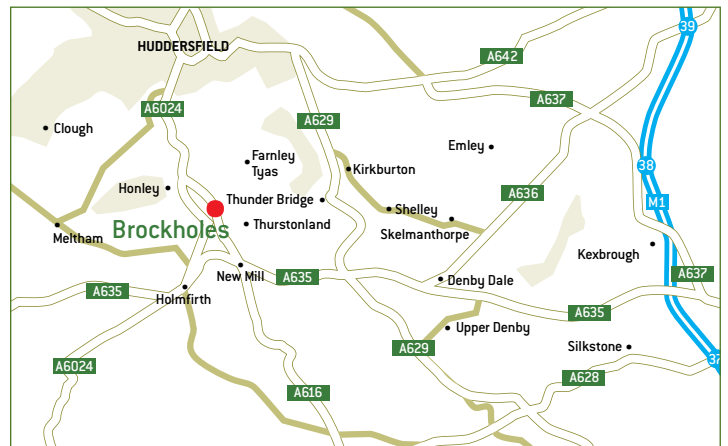

## HOW TO find us...

### FROM THE EAST

Follow the M62 westbound until junction 24, there leaving to join the A629. At Ainley Top Roundabout take the 4th exit onto the A629 (signposted Huddersfield). Continue ahead into Huddersfield, bearing left onto New North Road approximately 2 miles after passing the BP service station. Shortly after, take the right hand lane (signposted Ring Road, Town Centre, Oldham) and then bear left onto Fitzwilliam Street. After this, turn right onto Castlegate, joining the A62. At traffic lights approximately 1/2 a mile later turn right onto the A616 (signposted Holmfirth, Sheffield). Continue ahead on A616 until reaching Brockholes.

### FROM THE WEST

Follow the M62 eastbound, leaving at junction 23 to join the A640. Follow the A640 into Huddersfield, joining the A62 briefly at Castlegate. After this, turn right onto Castlegate, joining the A62. At traffic lights approximately 1/2 a mile later turn right onto the A616 (signposted Holmfirth, Sheffield). Continue ahead on A616 until reaching Brockholes.